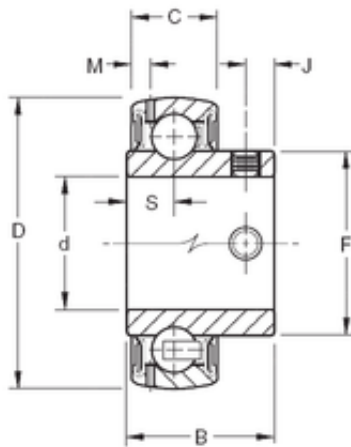

Timken Making Bearings LTD

55,5625 mm x 100 mm x 46,6 mm Timken GYA203RRB Ball Insert Bearings

Bearing No. GYA203RRB

Size	55.5625x100x46.6 mm
Bore Diameter	55,5625 mm
Outer Diameter	100 mm
Width	46,6 mm
d	55,5625 mm
D	100 mm
B	46,6 mm
C	24 mm
F	69,8 mm
J	9,02 mm
M	4,9 mm
S	14,6 mm
Thread (G)	M10X1,5
Weight	0,58 Kg
Basic dynamic load rating (C)	48 kN

GYA203RRB Bearing 2D drawings and 3D CAD models