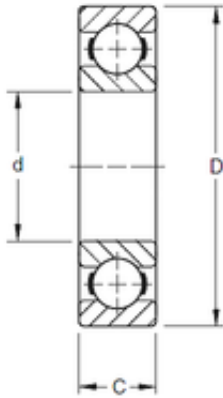

Timken Making Bearings LTD

105 mm x 160 mm x 26 mm Timken 9121K Radial & Deep Groove Ball Bearings

Bearing No. 9121K

Size	105x160x26 mm
Bore Diameter	105 mm
Outer Diameter	160 mm
Width	26 mm
d	105 mm
D	160 mm
B	26 mm
C	26 mm
Weight	1,6 Kg
Basic dynamic load rating (C)	76900 kN

9121K Bearing 2D drawings and 3D CAD models