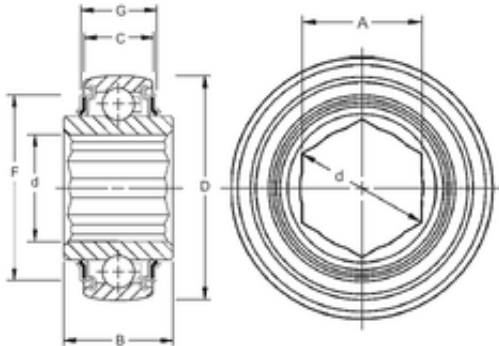

Timken Making Bearings LTD

51,31 mm x 100 mm x 57,15 mm Timken GC1200KPPB2 Radial & Deep Groove Ball Bearings

Bearing No. GC1200KPPB2

Size	51.31x100x57.15 mm
Bore Diameter	51,31 mm
Outer Diameter	100 mm
Width	57,15 mm
d	51,31 mm
D	100 mm
B	57,15 mm
C	25 mm
A	44,48 mm
F	86,11 mm
G	29,01 mm
Weight	1,521 Kg
Basic dynamic load rating (C)	39 kN

GC1200KPPB2 Bearing 2D drawings and 3D CAD models