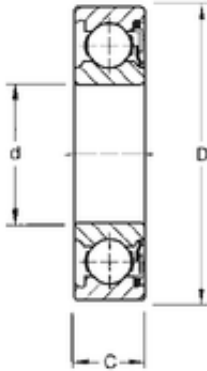

Timken Making Bearings LTD

30 mm x 55 mm x 13 mm Timken 9106P Radial & Deep Groove Ball Bearings

Bearing No. 9106P

Size	30x55x13 mm
Bore Diameter	30 mm
Outer Diameter	55 mm
Width	13 mm
d	30 mm
D	55 mm
B	13 mm
C	13 mm
Weight	0,118 Kg
Basic dynamic load rating (C)	14,6 kN

9106P Bearing 2D drawings and 3D CAD models